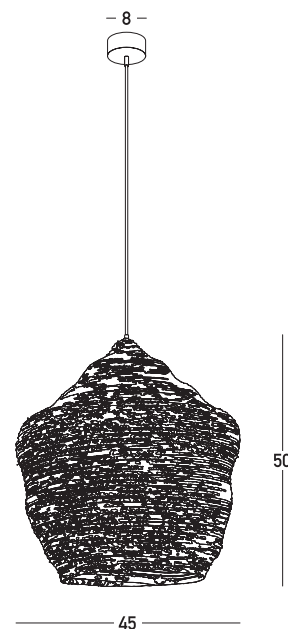

## Product Data Sheet

Date: 30/01/2023  
[www.zambelislights.gr](http://www.zambelislights.gr)

Code 22161

Color: Natural

Sandy Black

### Indoor Lighting

Bulb	1x E27 LED
Power	20W MAX
Voltage	220-240V
Operating Frequency	50/60Hz
Dimensions	Ø: 45cm H: 50cm
Base	Ø: 8cm H: 3.5cm
Material	Metal-Braided Wheat
Special Feature	200cm Black Fabric Cable Adjustable

### Description

Single Pendant light  
 made of metal and knitted wheat,  
 in a sandy black finishing and  
 natural knitted wheat.

5212031000194

[www.zambelislights.gr](http://www.zambelislights.gr) | [www.zambelislights.com](http://www.zambelislights.com)